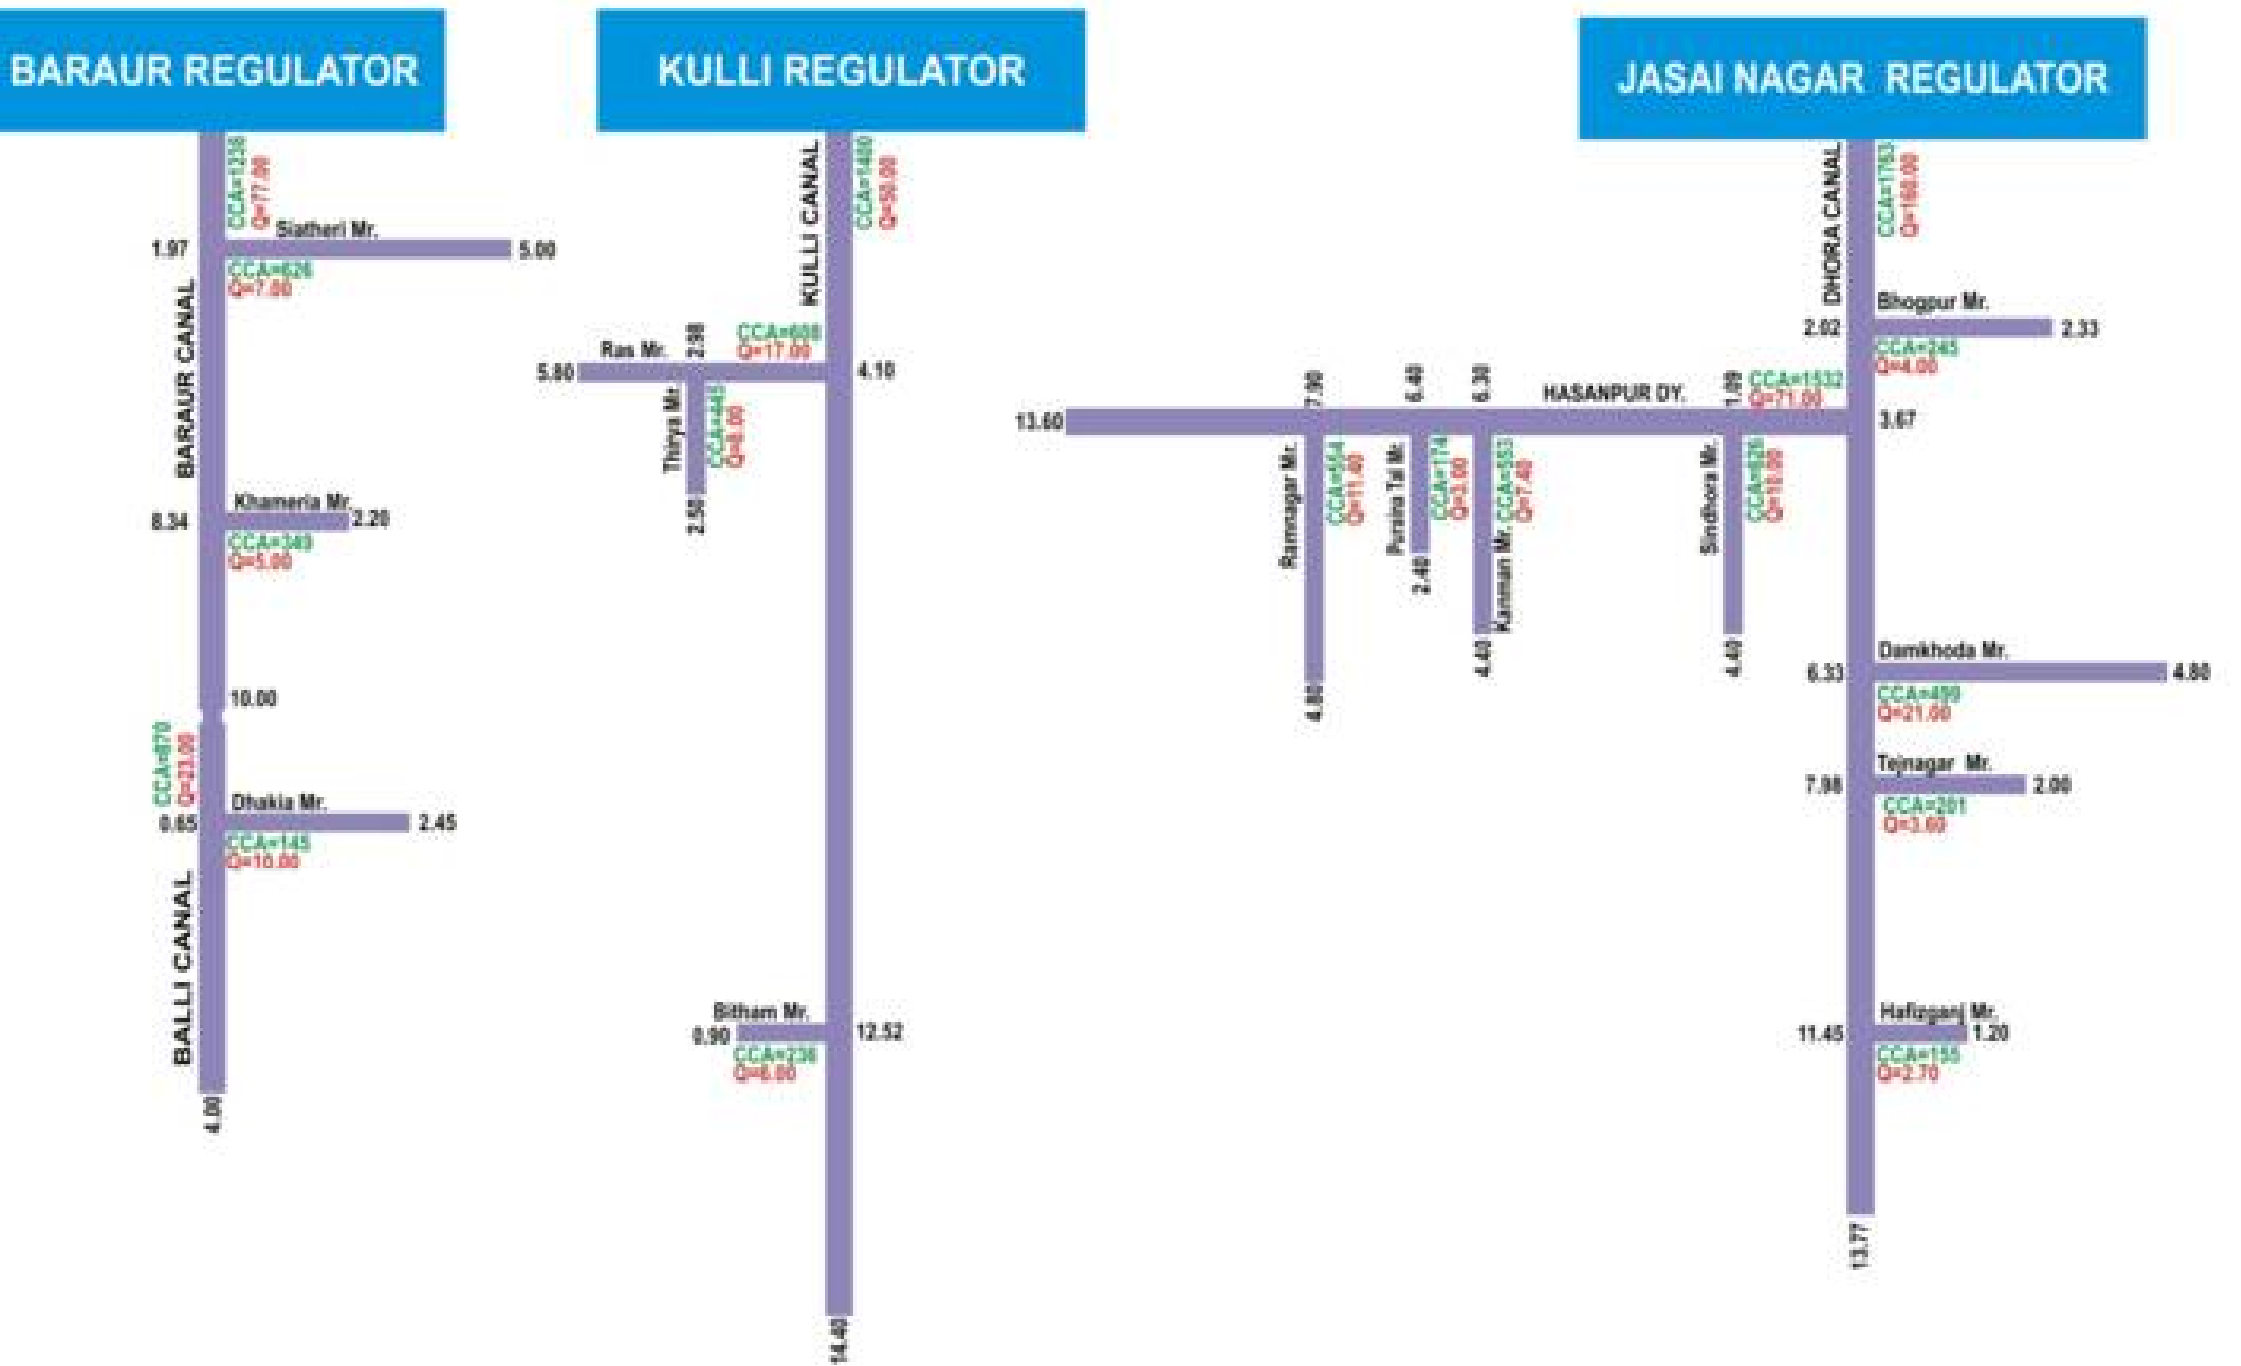

ROHIL KHAND CANAL DIVISION, BAREILLY

T-DIAGRAM OF ROHILKHAND CANAL SYSTEM

ROHIL KHAND CANAL DIVISION, BAREILLY

T-DIAGRAM OF ROHILKHAND CANAL SYSTEM

ROHIL KHAND CANAL DIVISION, BAREILLY

T-DIAGRAM OF ROHILKHAND CANAL SYSTEM

KICHHA WEIR

ROHIL KHAND CANAL DIVISION, BAREILLY

T-DIAGRAM OF ROHILKHAND CANAL SYSTEM

ROHIL KHAND CANAL DIVISION, BAREILLY

T-DIAGRAM OF SARDA CANAL SYSTEM

ROHIL KHAND CANAL DIVISION, BAREILLY

T-DIAGRAM OF SARDA CANAL SYSTEM

ROHIL KHAND CANAL DIVISION, BAREILLY

T-DIAGRAM OF SARDA CANAL SYSTEM

ROHIL KHAND CANAL DIVISION, BAREILLY

T-DIAGRAM OF SARDA CANAL SYSTEM