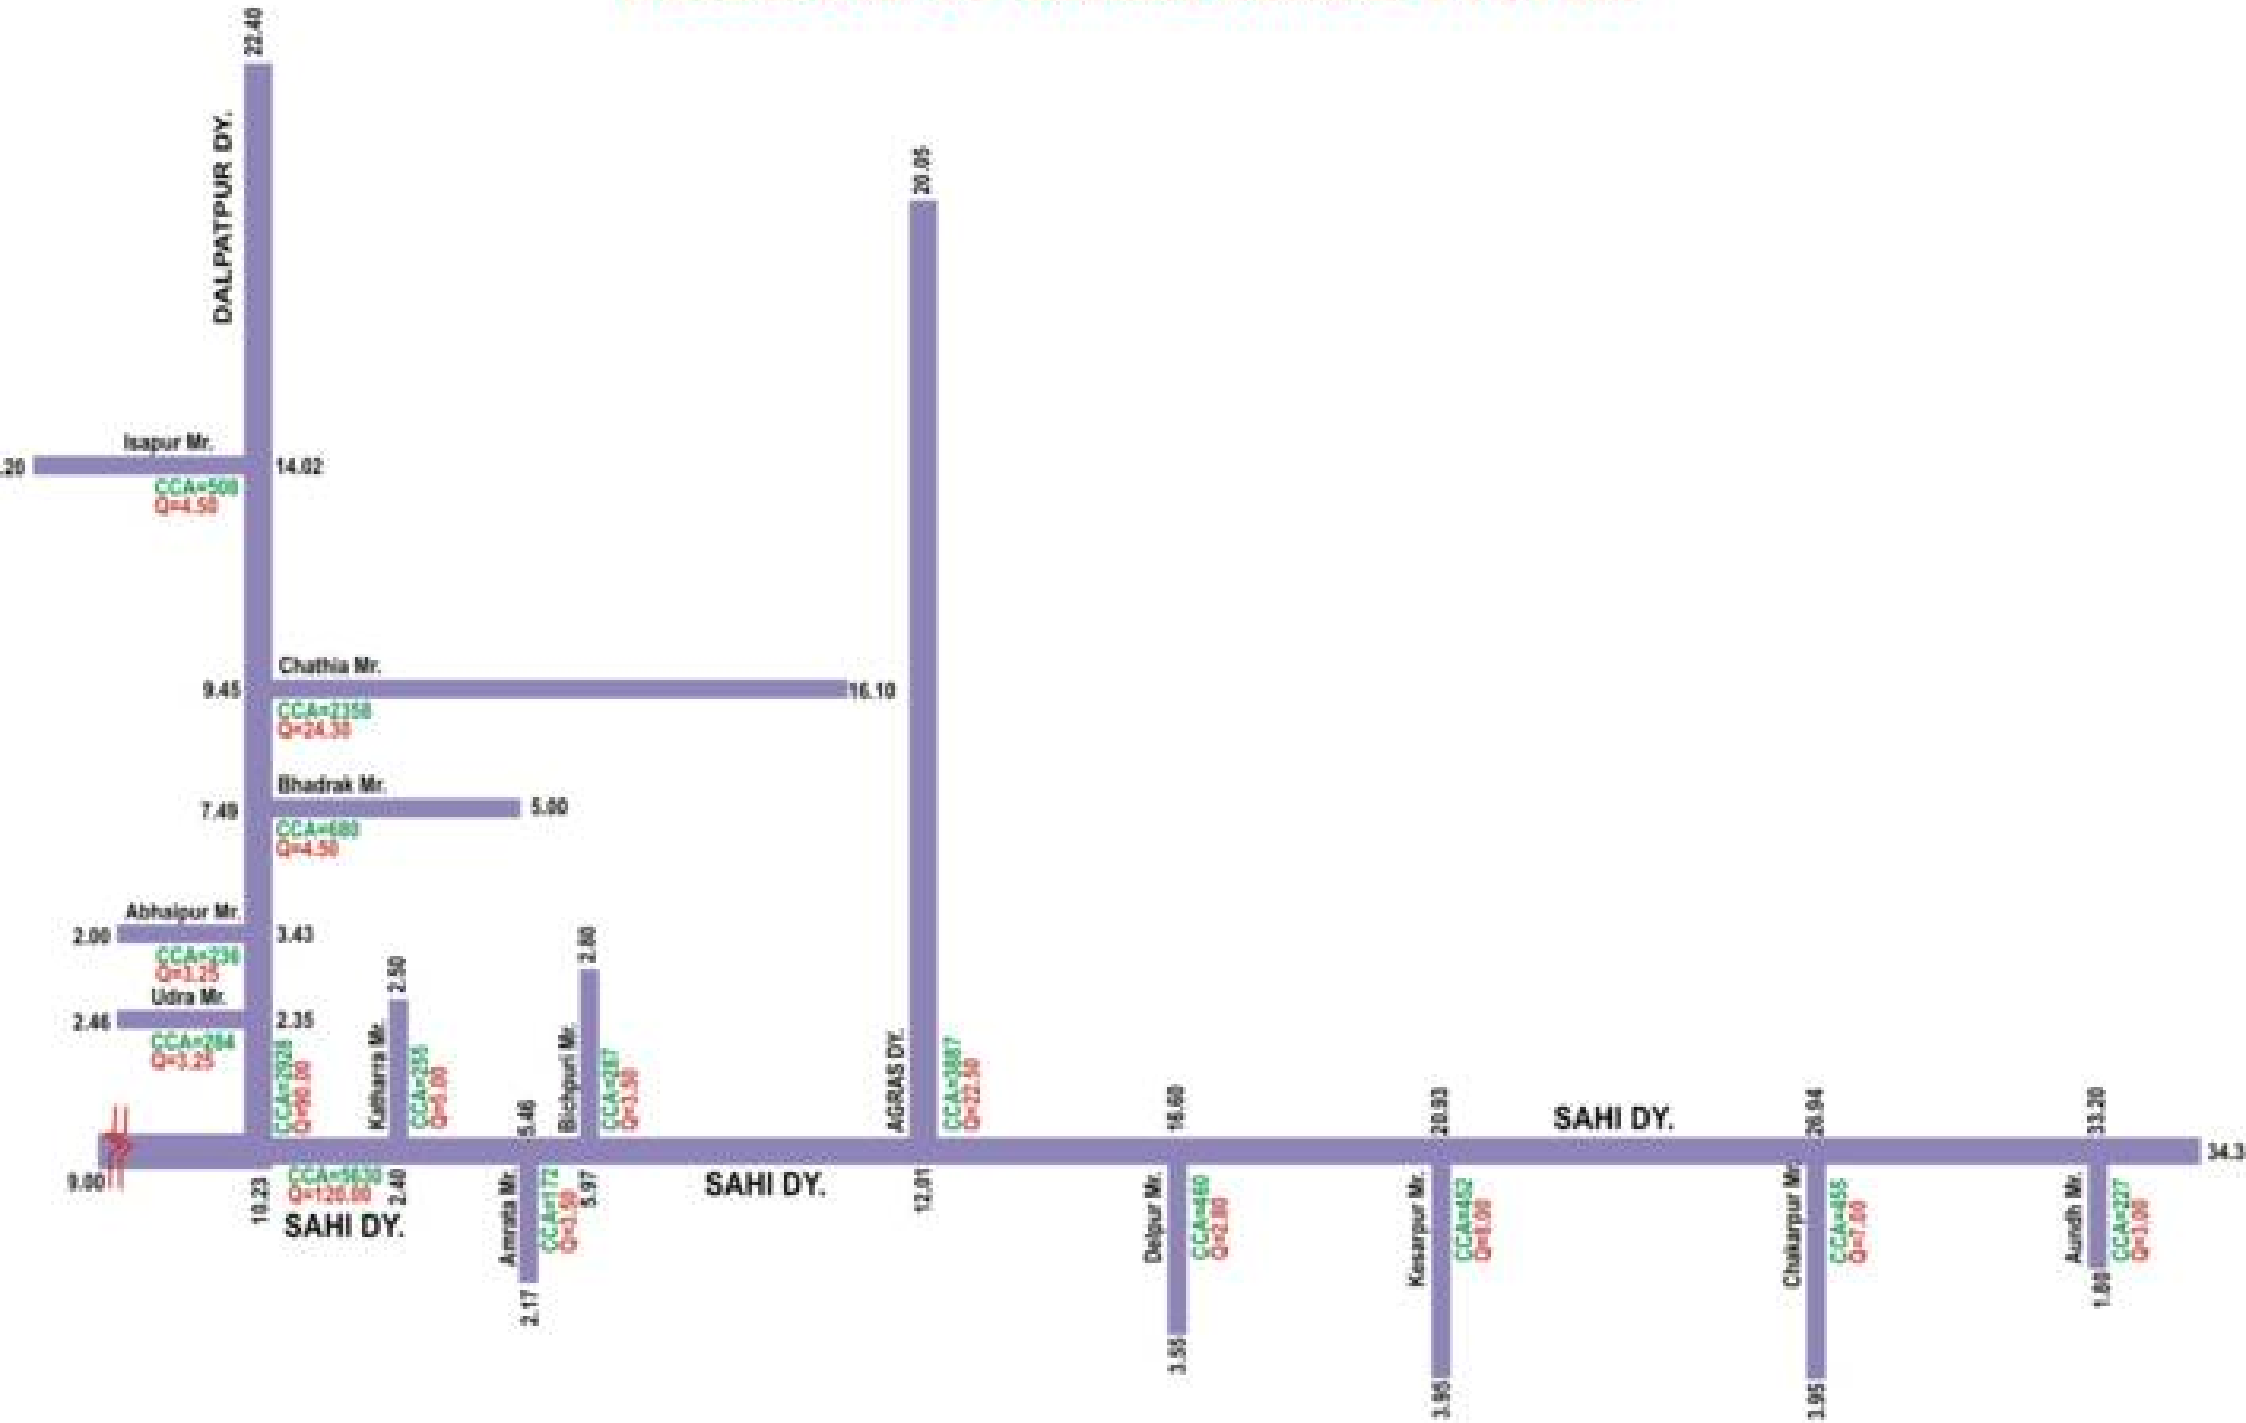

ROHIL KHAND CANAL DIVISION, BAREILLY

T-DIAGRAM OF ROHILKHAND CANAL SYSTEM

ROHIL KHAND CANAL DIVISION, BAREILLY

T-DIAGRAM OF ROHILKHAND CANAL SYSTEM

ROHIL KHAND CANAL DIVISION, BAREILLY

T-DIAGRAM OF ROHILKHAND CANAL SYSTEM

KICHHA WEIR

ROHIL KHAND CANAL DIVISION, BAREILLY

T-DIAGRAM OF ROHILKHAND CANAL SYSTEM

ROHIL KHAND CANAL DIVISION, BAREILLY

T-DIAGRAM OF SARDA CANAL SYSTEM

ROHIL KHAND CANAL DIVISION, BAREILLY

T-DIAGRAM OF SARDA CANAL SYSTEM

ROHIL KHAND CANAL DIVISION, BAREILLY

T-DIAGRAM OF SARDA CANAL SYSTEM

ROHIL KHAND CANAL DIVISION, BAREILLY

T-DIAGRAM OF SARDA CANAL SYSTEM