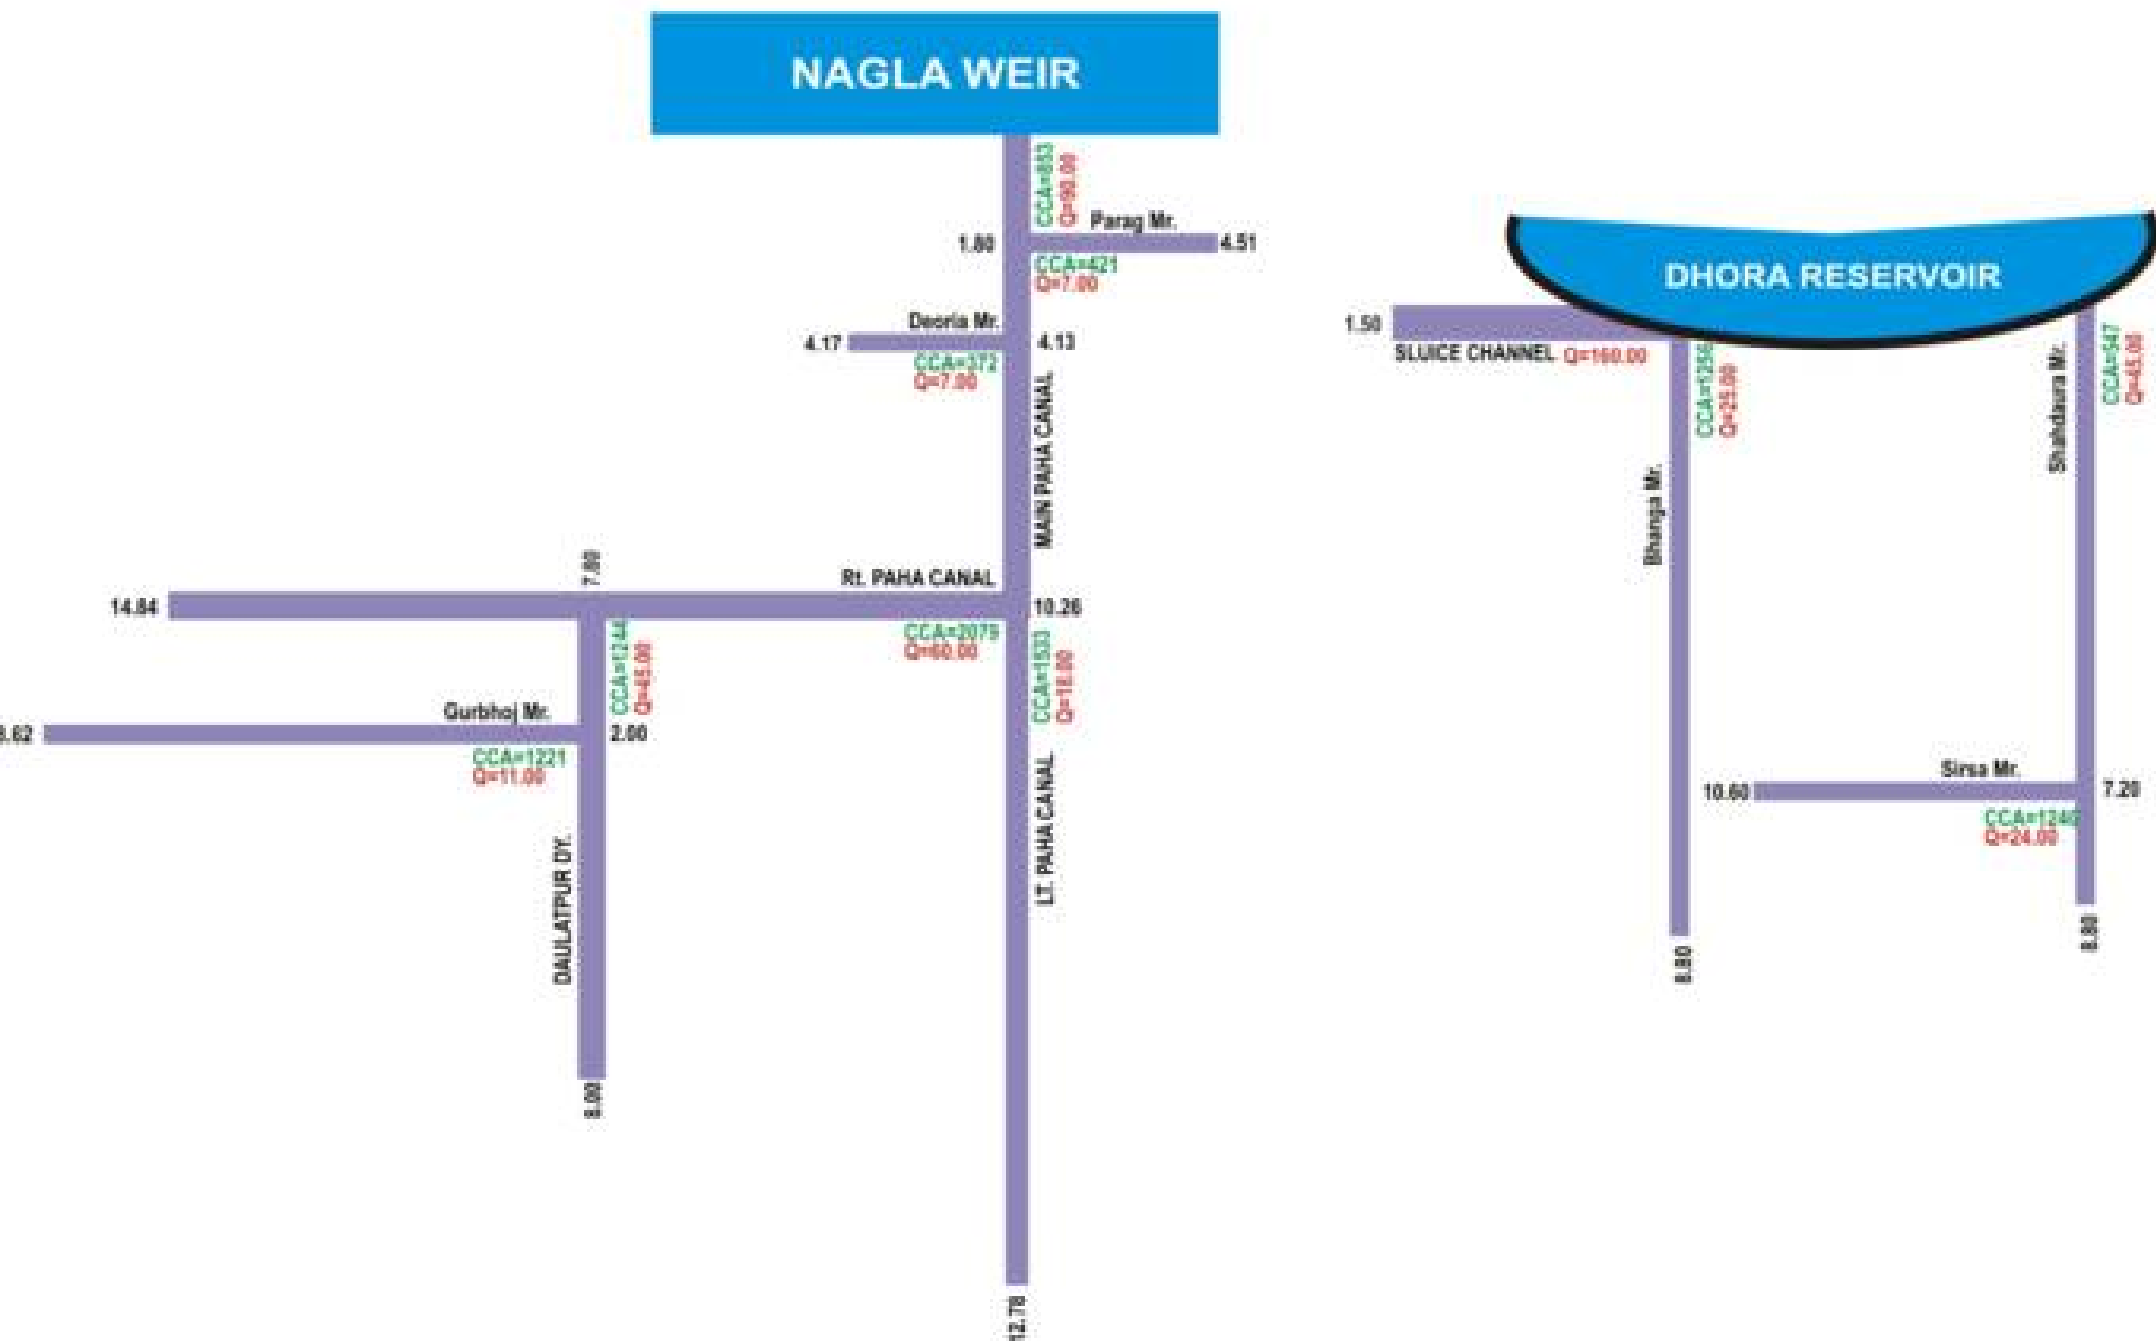

ROHIL KHAND CANAL DIVISION, BAREILLY

T-DIAGRAM OF ROHILKHAND CANAL SYSTEM

ROHIL KHAND CANAL DIVISION, BAREILLY

T-DIAGRAM OF ROHILKHAND CANAL SYSTEM

ROHIL KHAND CANAL DIVISION, BAREILLY

T-DIAGRAM OF ROHILKHAND CANAL SYSTEM

KICHHA WEIR

ROHIL KHAND CANAL DIVISION, BAREILLY

T-DIAGRAM OF ROHILKHAND CANAL SYSTEM

ROHIL KHAND CANAL DIVISION, BAREILLY

T-DIAGRAM OF SARDA CANAL SYSTEM

ROHIL KHAND CANAL DIVISION, BAREILLY

T-DIAGRAM OF SARDA CANAL SYSTEM

ROHIL KHAND CANAL DIVISION, BAREILLY

T-DIAGRAM OF SARDA CANAL SYSTEM

ROHIL KHAND CANAL DIVISION, BAREILLY

T-DIAGRAM OF SARDA CANAL SYSTEM