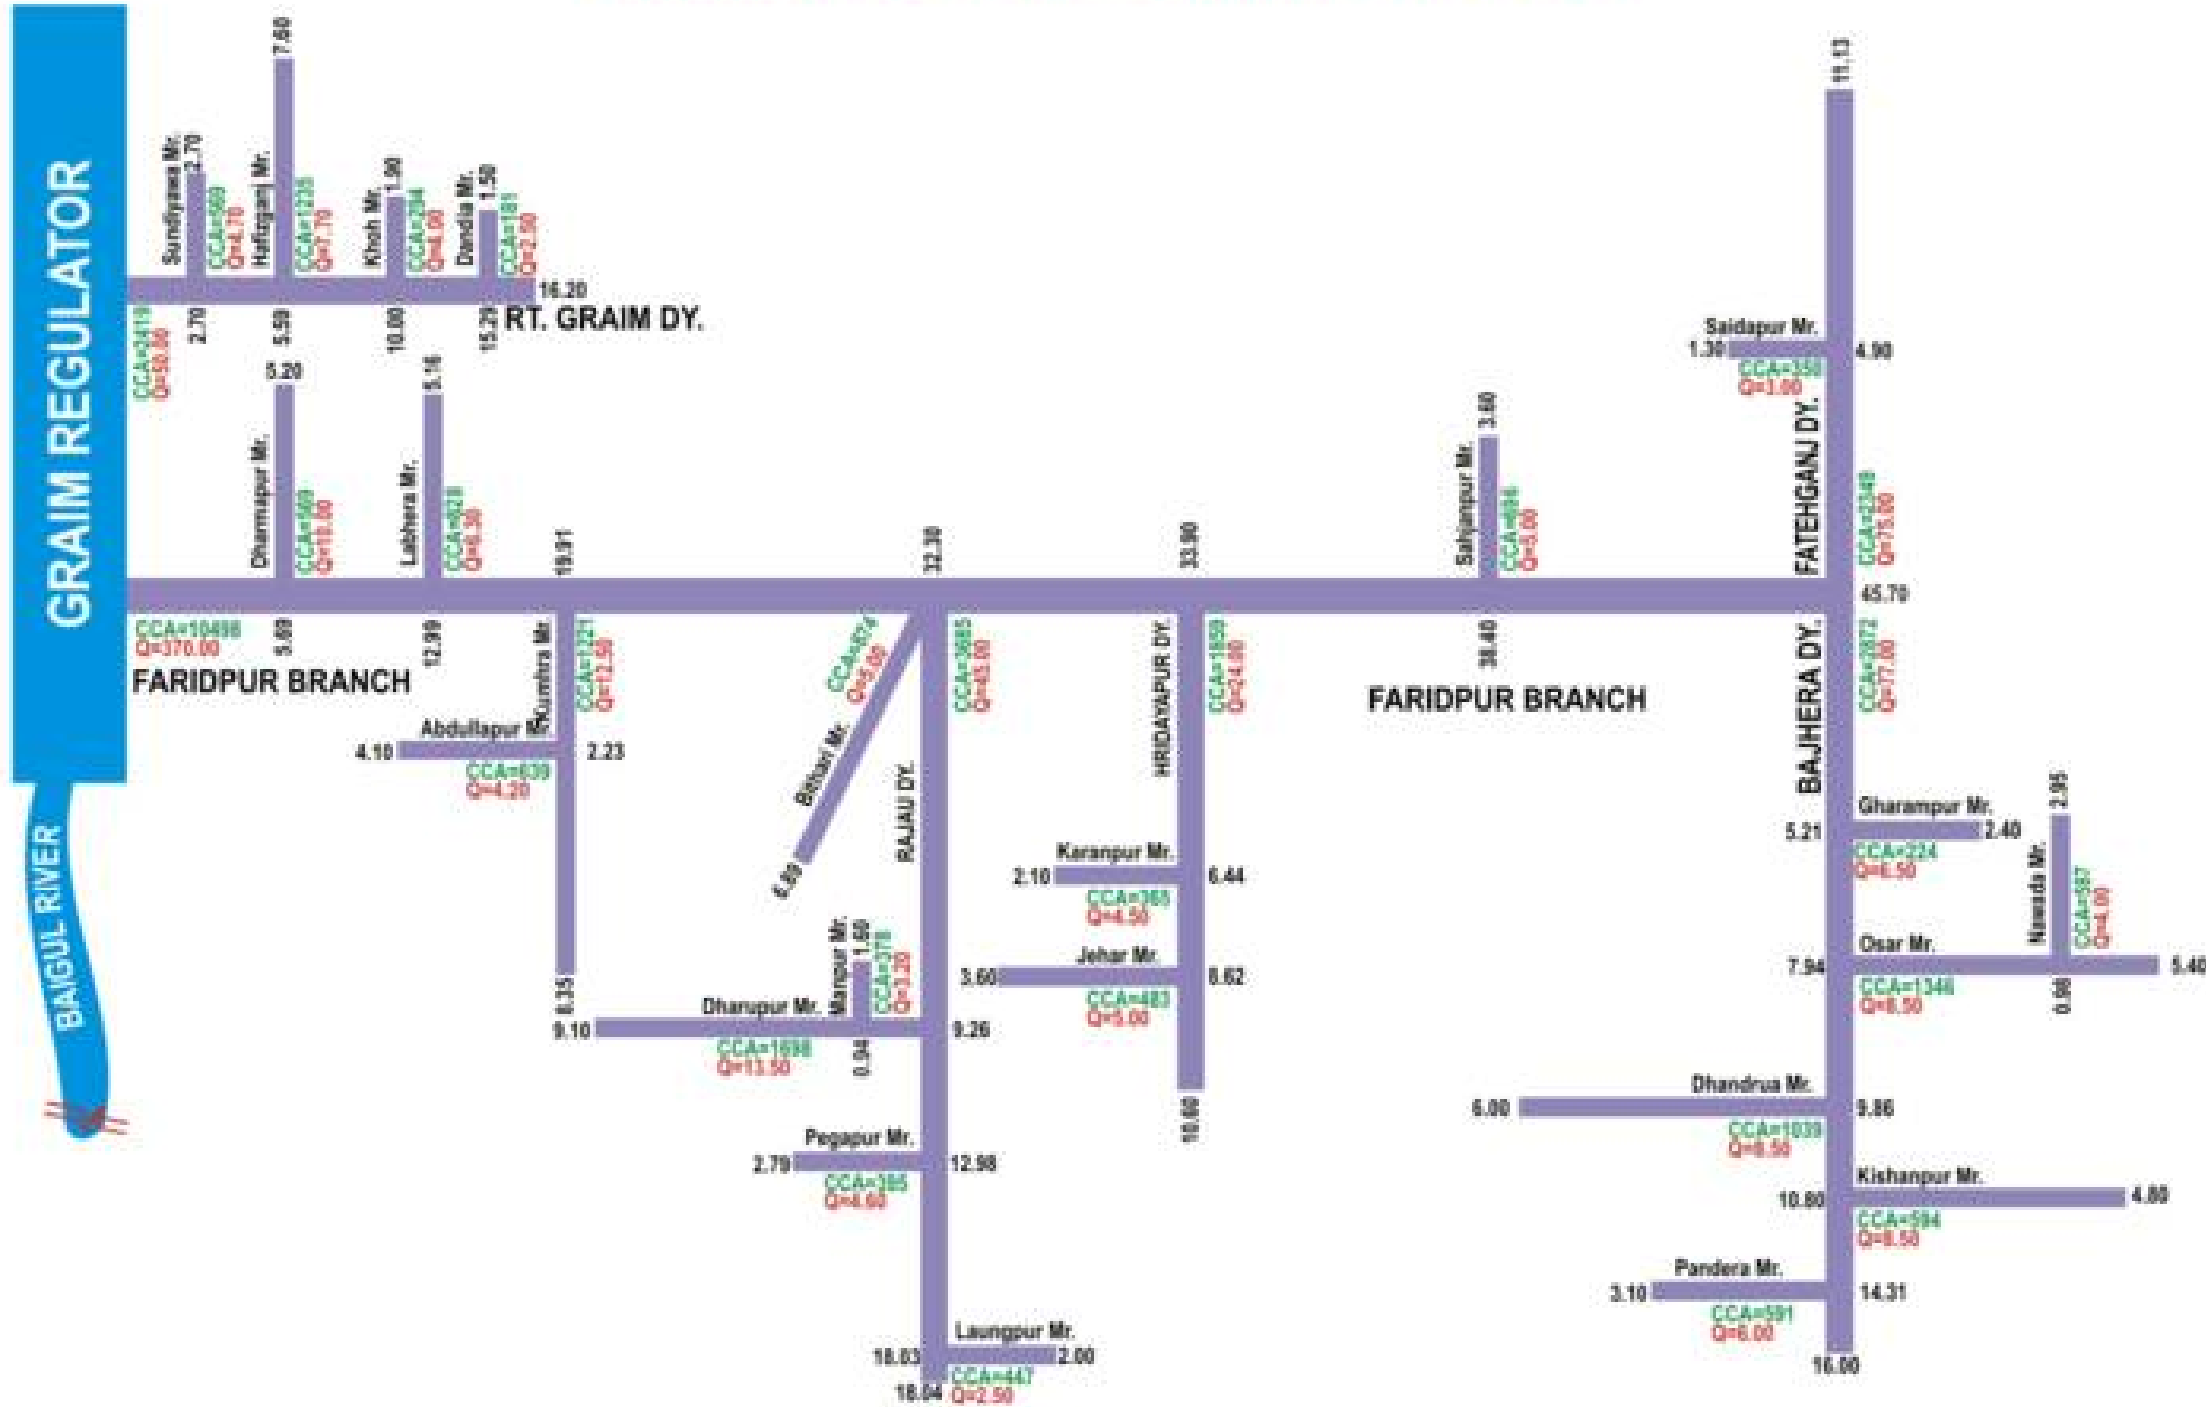

ROHIL KHAND CANAL DIVISION, BAREILLY

T-DIAGRAM OF ROHILKHAND CANAL SYSTEM

ROHIL KHAND CANAL DIVISION, BAREILLY

T-DIAGRAM OF ROHILKHAND CANAL SYSTEM

ROHIL KHAND CANAL DIVISION, BAREILLY

T-DIAGRAM OF ROHILKHAND CANAL SYSTEM

KICHHA WEIR

ROHIL KHAND CANAL DIVISION, BAREILLY

T-DIAGRAM OF ROHILKHAND CANAL SYSTEM

ROHIL KHAND CANAL DIVISION, BAREILLY

T-DIAGRAM OF SARDA CANAL SYSTEM

ROHIL KHAND CANAL DIVISION, BAREILLY

T-DIAGRAM OF SARDA CANAL SYSTEM

ROHIL KHAND CANAL DIVISION, BAREILLY

T-DIAGRAM OF SARDA CANAL SYSTEM

ROHIL KHAND CANAL DIVISION, BAREILLY

T-DIAGRAM OF SARDA CANAL SYSTEM