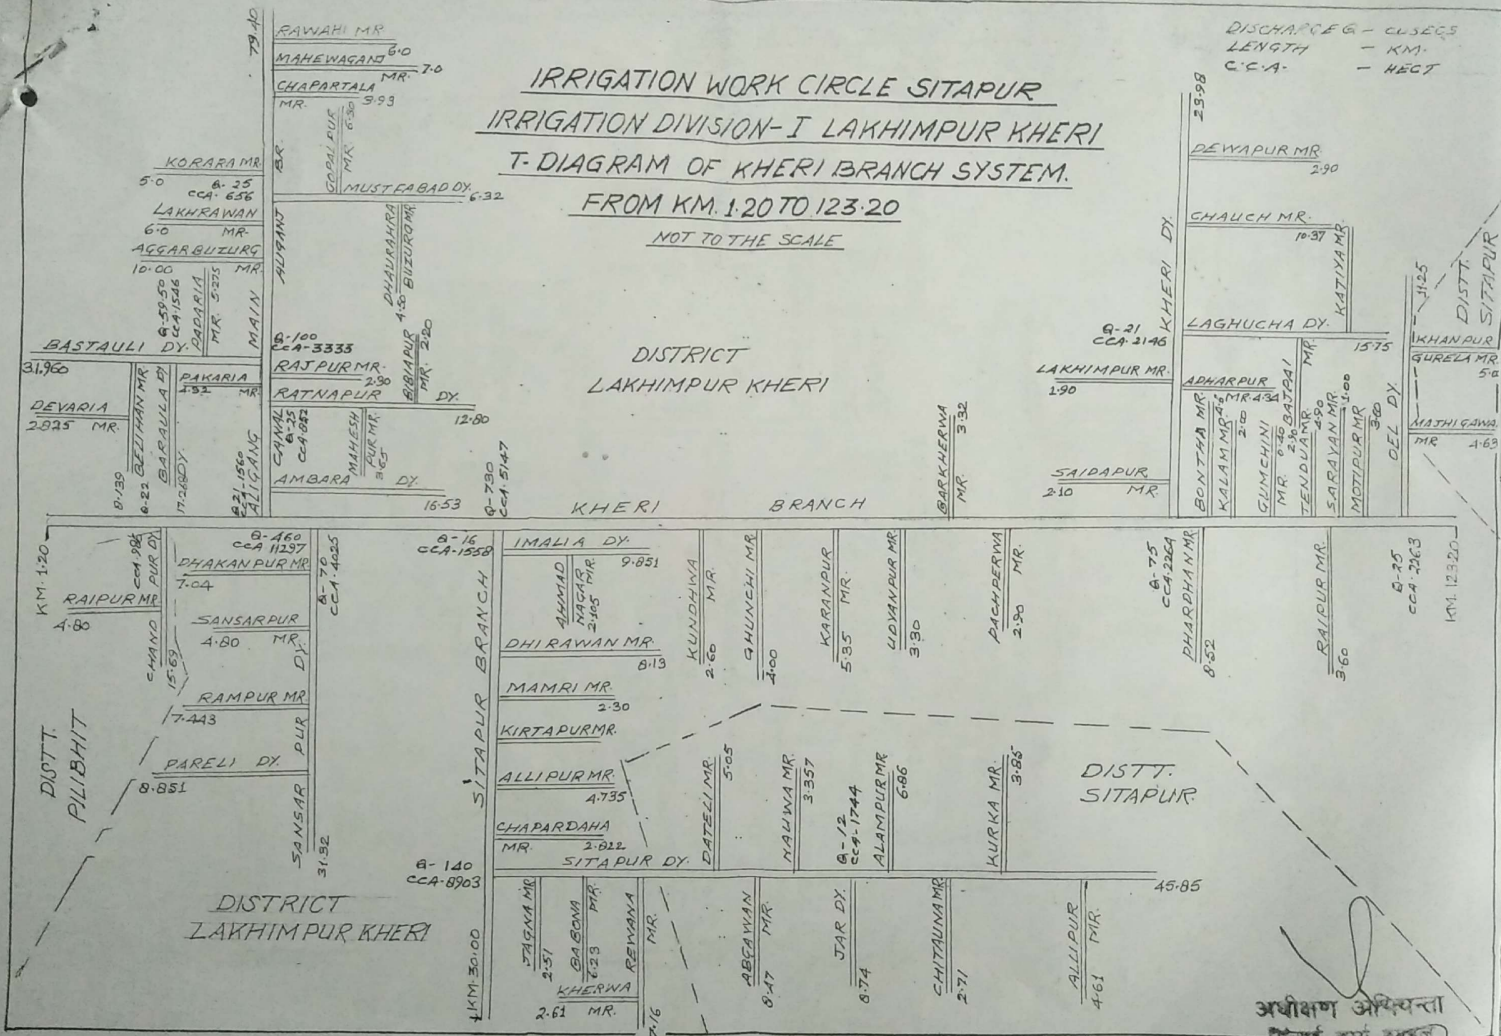

IRRIGATION WORK CIRCLE SITAPUR
IRRIGATION DIVISION-I LAKHIMPUR KHERI
T-DIAGRAM OF KHERI BRANCH SYSTEM.

FROM KM. 1.20 TO 123.20

NOT TO THE SCALE

DISTRICT
LAKHIMPUR KHERI

KHERI BRANCH

DISCHARGE - CUSECS
LENGTH - KM.
C.C.A. - HECT

अधीक्षक अधीक्षता
सिंचाई कार्य विभाग
सितापुर
22/8/17