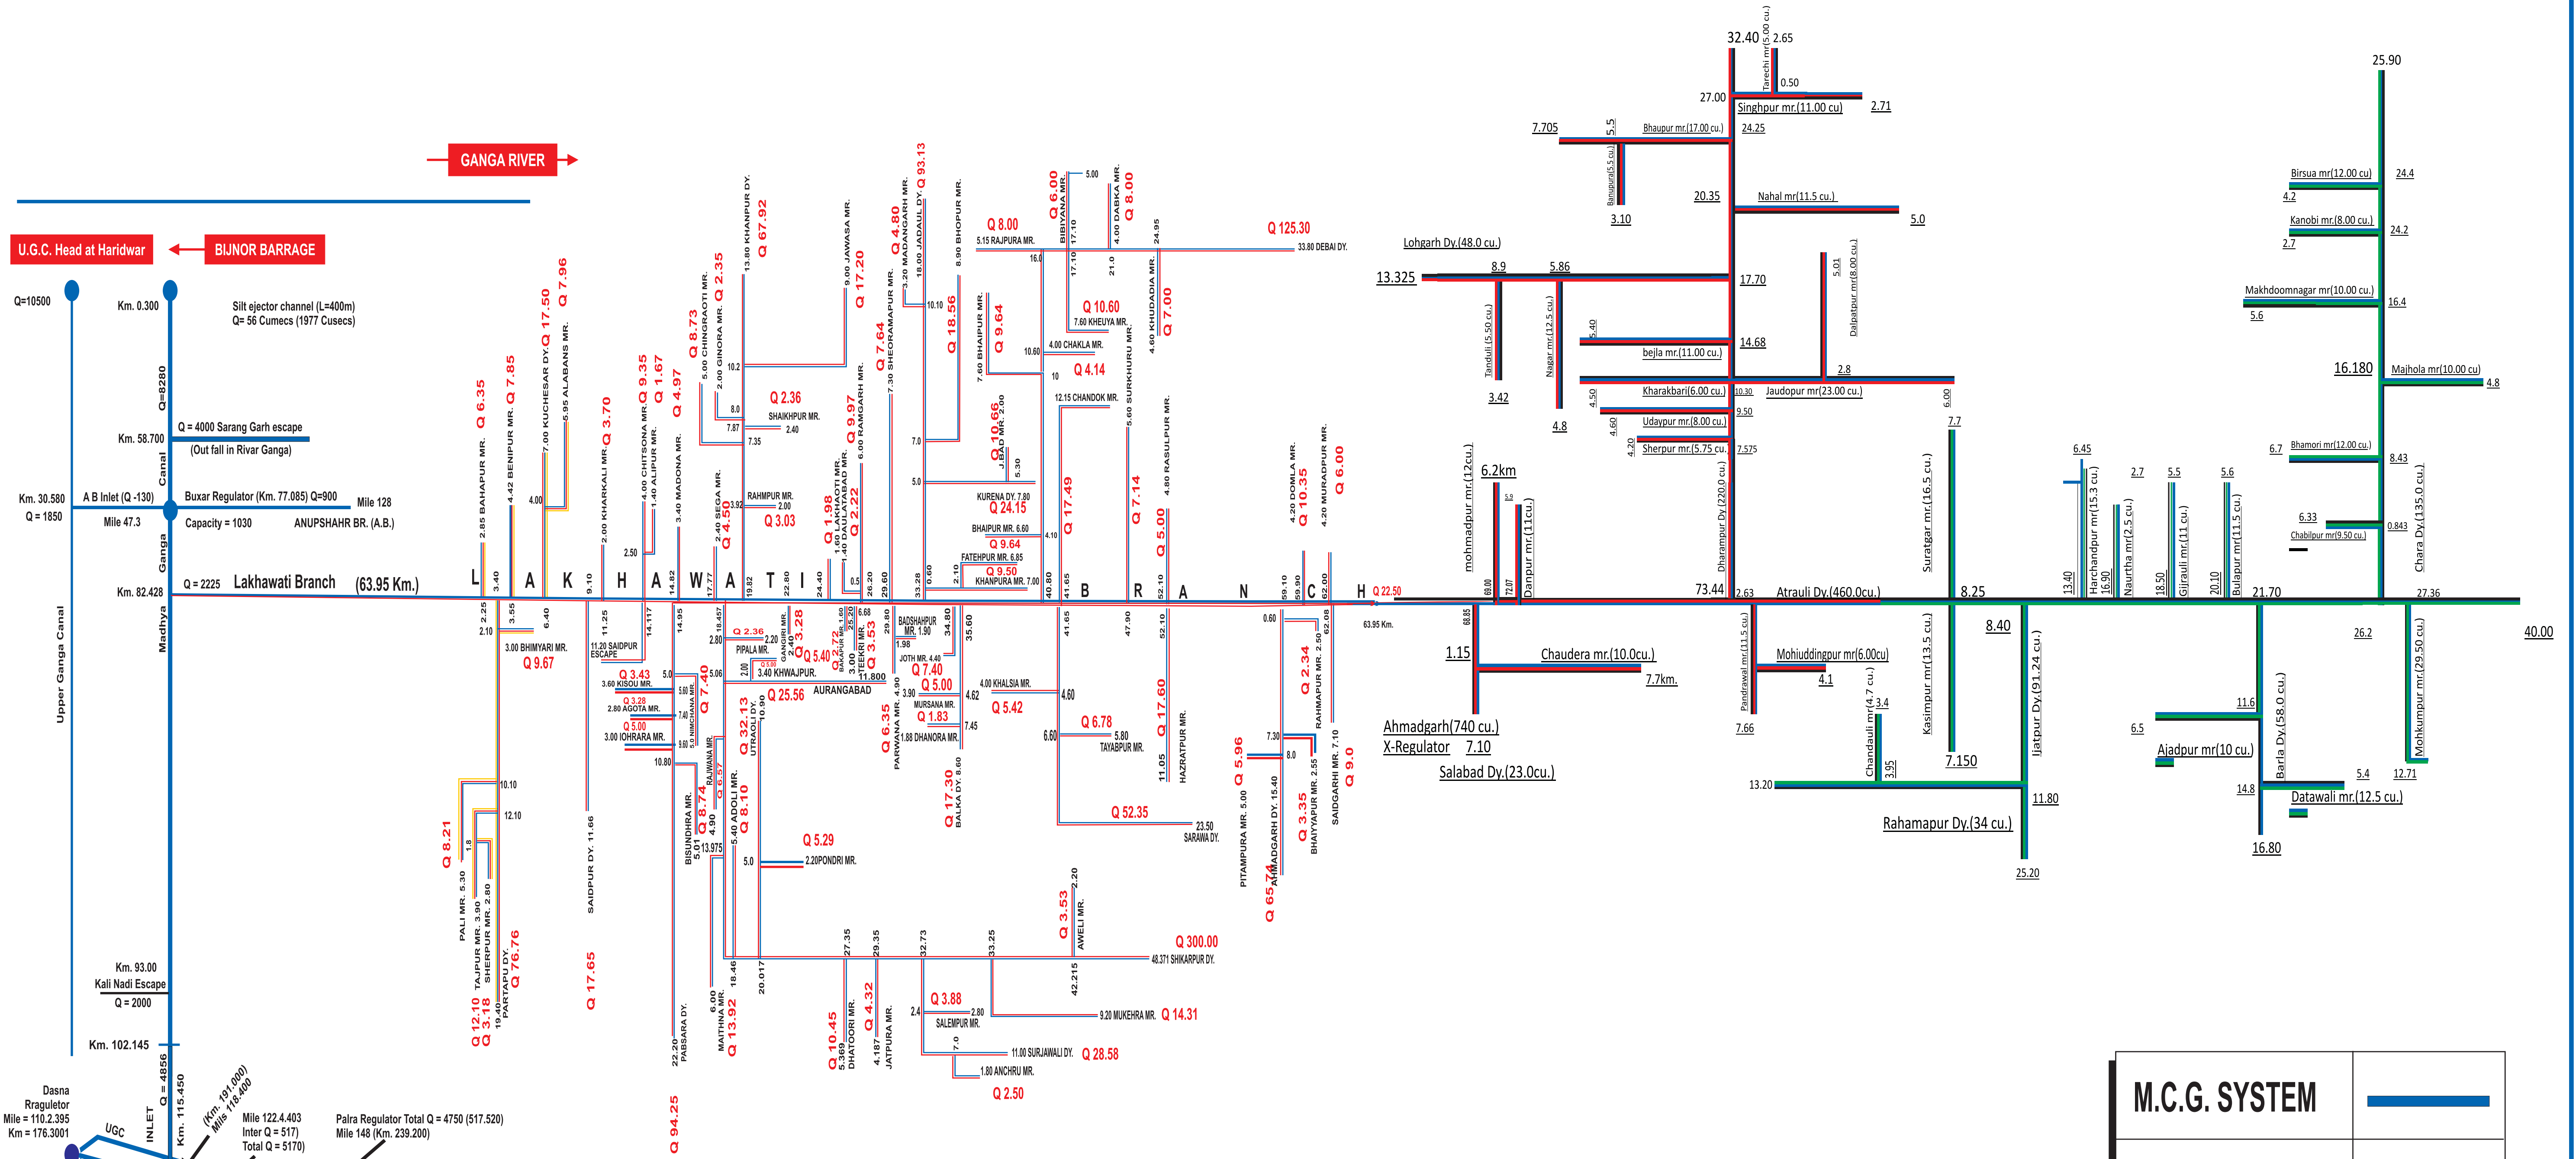

# T- DIAGRAM OF MADHYA GANGA CANAL STAGE - I

MGC Division-10 Bulandshahr	
Canal	
Canal in Distt. Hapur	

MGC Division-10 Bulandshahr	
Canal	
Canal in Distt. Bulandshahr	

MGC Division-12 Aligarh	
Canal	
Canal in Distt. Aligarh	

M.C.G. SYSTEM	
U.G.C. SYSTEM	
P.U.G.C. SYSTEM	
ESCAPE	
JUNCTION POINT	