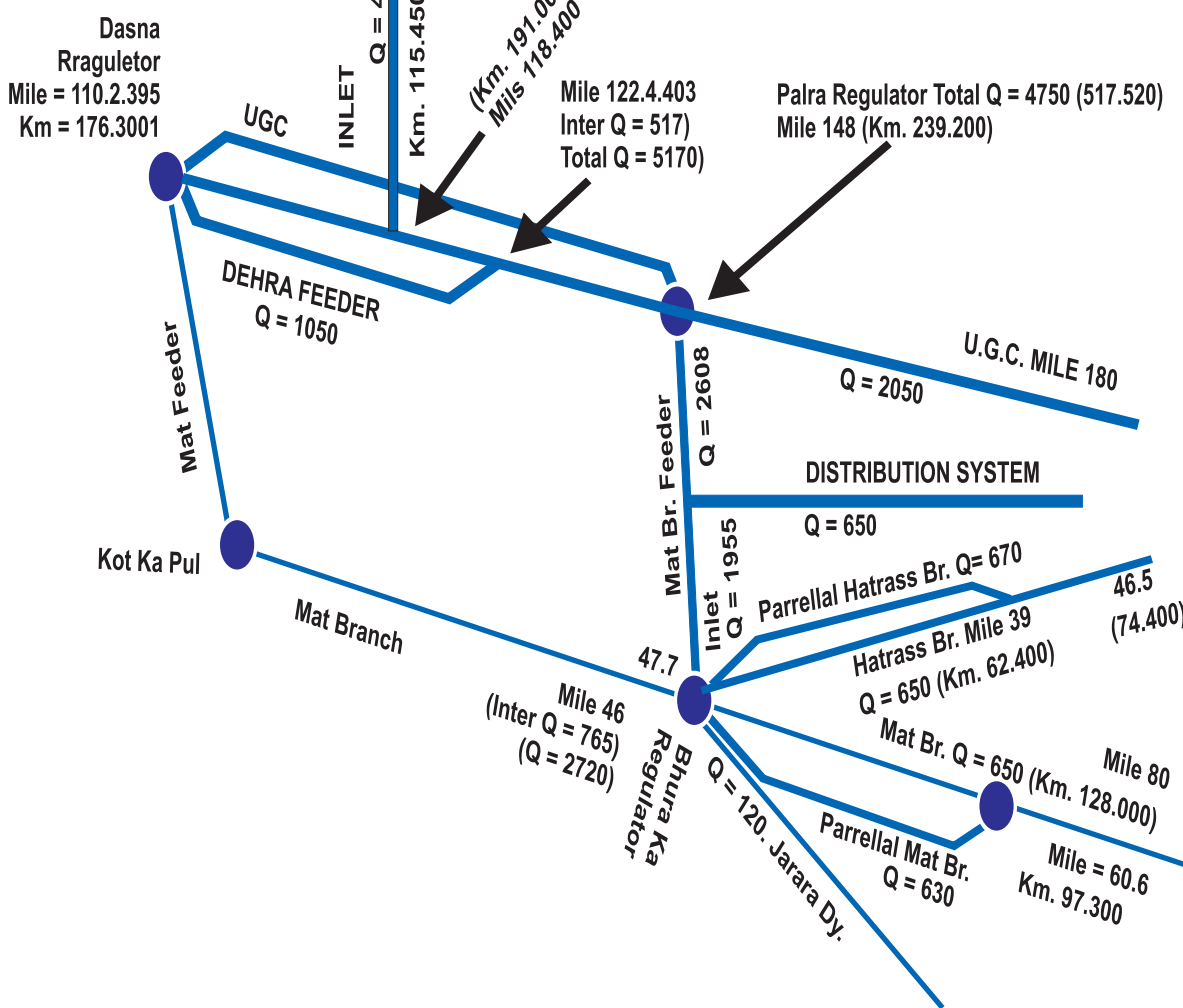

# T- DIAGRAM OF MADHYA GANGA CANAL STAGE - I

MGC Division-10 Bulandshahr	
Canal	
Canal in Distt. Hapur	

MGC Division-10 Bulandshahr	
Canal	
Canal in Distt. Bulandshahr	

MGC Division-12 Aligarh	
Canal	
Canal in Distt. Aligarh	

M.C.G. SYSTEM	
U.G.C. SYSTEM	
P.U.G.C. SYSTEM	
ESCAPE	
JUNCTION POINT	